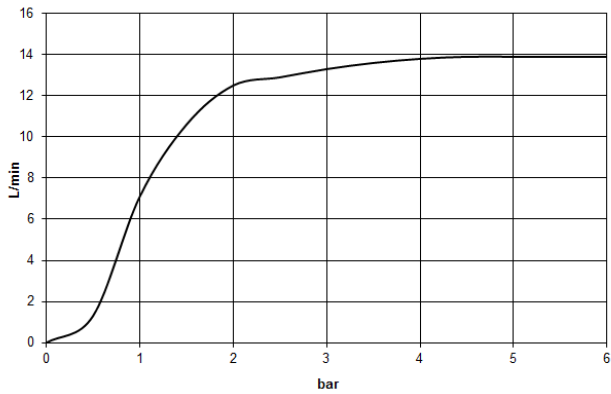

Rain shower with wall fixing 300 mm - Chrome

TARA

28 679 970

- 450mm projection
- rain shower Ø 300 mm
- PURE RAIN, max. flow rate 14 l/min (at 3 bar)
- Function from: 10 l/min
- rosette Ø 60 mm
- 1/2" connection
- with anti-scale system
- quick clearing
- WRAS 1707033

Recommended miscellaneous

- Concealed wall elbow -** 35 085 970 90
- max. recess depth 163 mm
 - min. recess depth 90 mm

28 679 970

mm [inches]

Flow rate chart

Certificates

WRAS_2212012.

DVGW_DW-
6517DN0118.