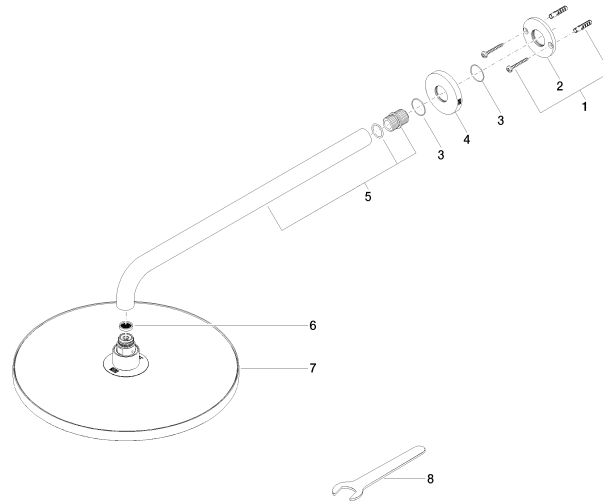

Rain shower with wall fixing 300 mm - Chrome

TARA

28 679 970

- 450mm projection
- rain shower Ø 300 mm
- PURE RAIN, max. flow rate 14 l/min (at 3 bar)
- Function from: 10 l/min
- rosette Ø 60 mm
- 1/2" connection
- with anti-scale system
- quick clearing
- WRAS 1707033

Fits: TARA, LISSÉ, VAIA, META

	Chrome	28 679 970-00
	Brushed Platinum	28 679 970-06
	Platinum	28 679 970-08
	Dark Chrome	28 679 970-19
	Light Gold	28 679 970-26
	Brushed Light Gold	28 679 970-27
	Brushed Durabrass (23kt Gold)	28 679 970-28
	Matte Black	28 679 970-33
	Brushed Bronze	28 679 970-42
	Brushed Champagne (22kt Gold)	28 679 970-46
	Champagne (22kt Gold)	28 679 970-47
	Brushed Chrome	28 679 970-93
	Brushed Dark Platinum	28 679 970-99

Recommended miscellaneous

- Concealed wall elbow -** 35 085 970 90
- max. recess depth 163 mm
 - min. recess depth 90 mm

28 679 970

mm [inches]

Flow rate chart

Certificates

WRAS_2212012.

DVGW_DW-
6517DN0118.

LGA_29235.

28 679 970

Spare parts list

No.	Item Number	Name	Quantity used	Delivery time
1	04 30 31 032 00 90	fixing set	1	2
2	09 17 20 120 90	holder	1	2
3	09 14 10 150 90	seal	2	2
4	09 27 97 015-00	rosette	1	10
5	90 11 03 070 00-00	pipe	1	10
6	09 23 01 075 90	insert	1	2
7	04 12 05 091 00-00	shower	1	10
8	90 30 09 069 00 90	key	1	2